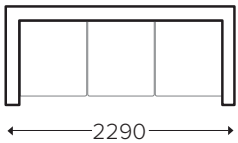

KENNEDY SUITE

BY SYNARGY
SMART
COMFORT

150KG
MECHANISM

POWER
RECLINE

POWER
HEADREST

POWER
LUMBAR

USB
CHARGER

ZIG ZAG
SPRINGS

SUSTAINABLY
HARVESTED
TIMBER

MEASUREMENTS

3 SEATER

2 SEATER

RECLINER

COLOUR

COLORADO FABRIC

BROWN