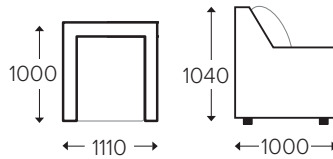

SUSTAINABLY
HARVESTED
TIMBER

MEASUREMENTS

3 SEATER

2 SEATER

RECLINER

COLOUR

COLORADO FABRIC

BROWN