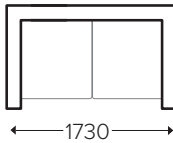

KENNEDY SUITE

BY SYNARGY
SMART
COMFORT

150KG
MECHANISM

POWER
RECLINE

POWER
HEADREST

POWER
LUMBAR

USB
CHARGER

ZIG ZAG
SPRINGS

SUSTAINABLY
HARVESTED
TIMBER

MEASUREMENTS

3 SEATER

2 SEATER

RECLINER

COLOUR

COLORADO FABRIC

BROWN